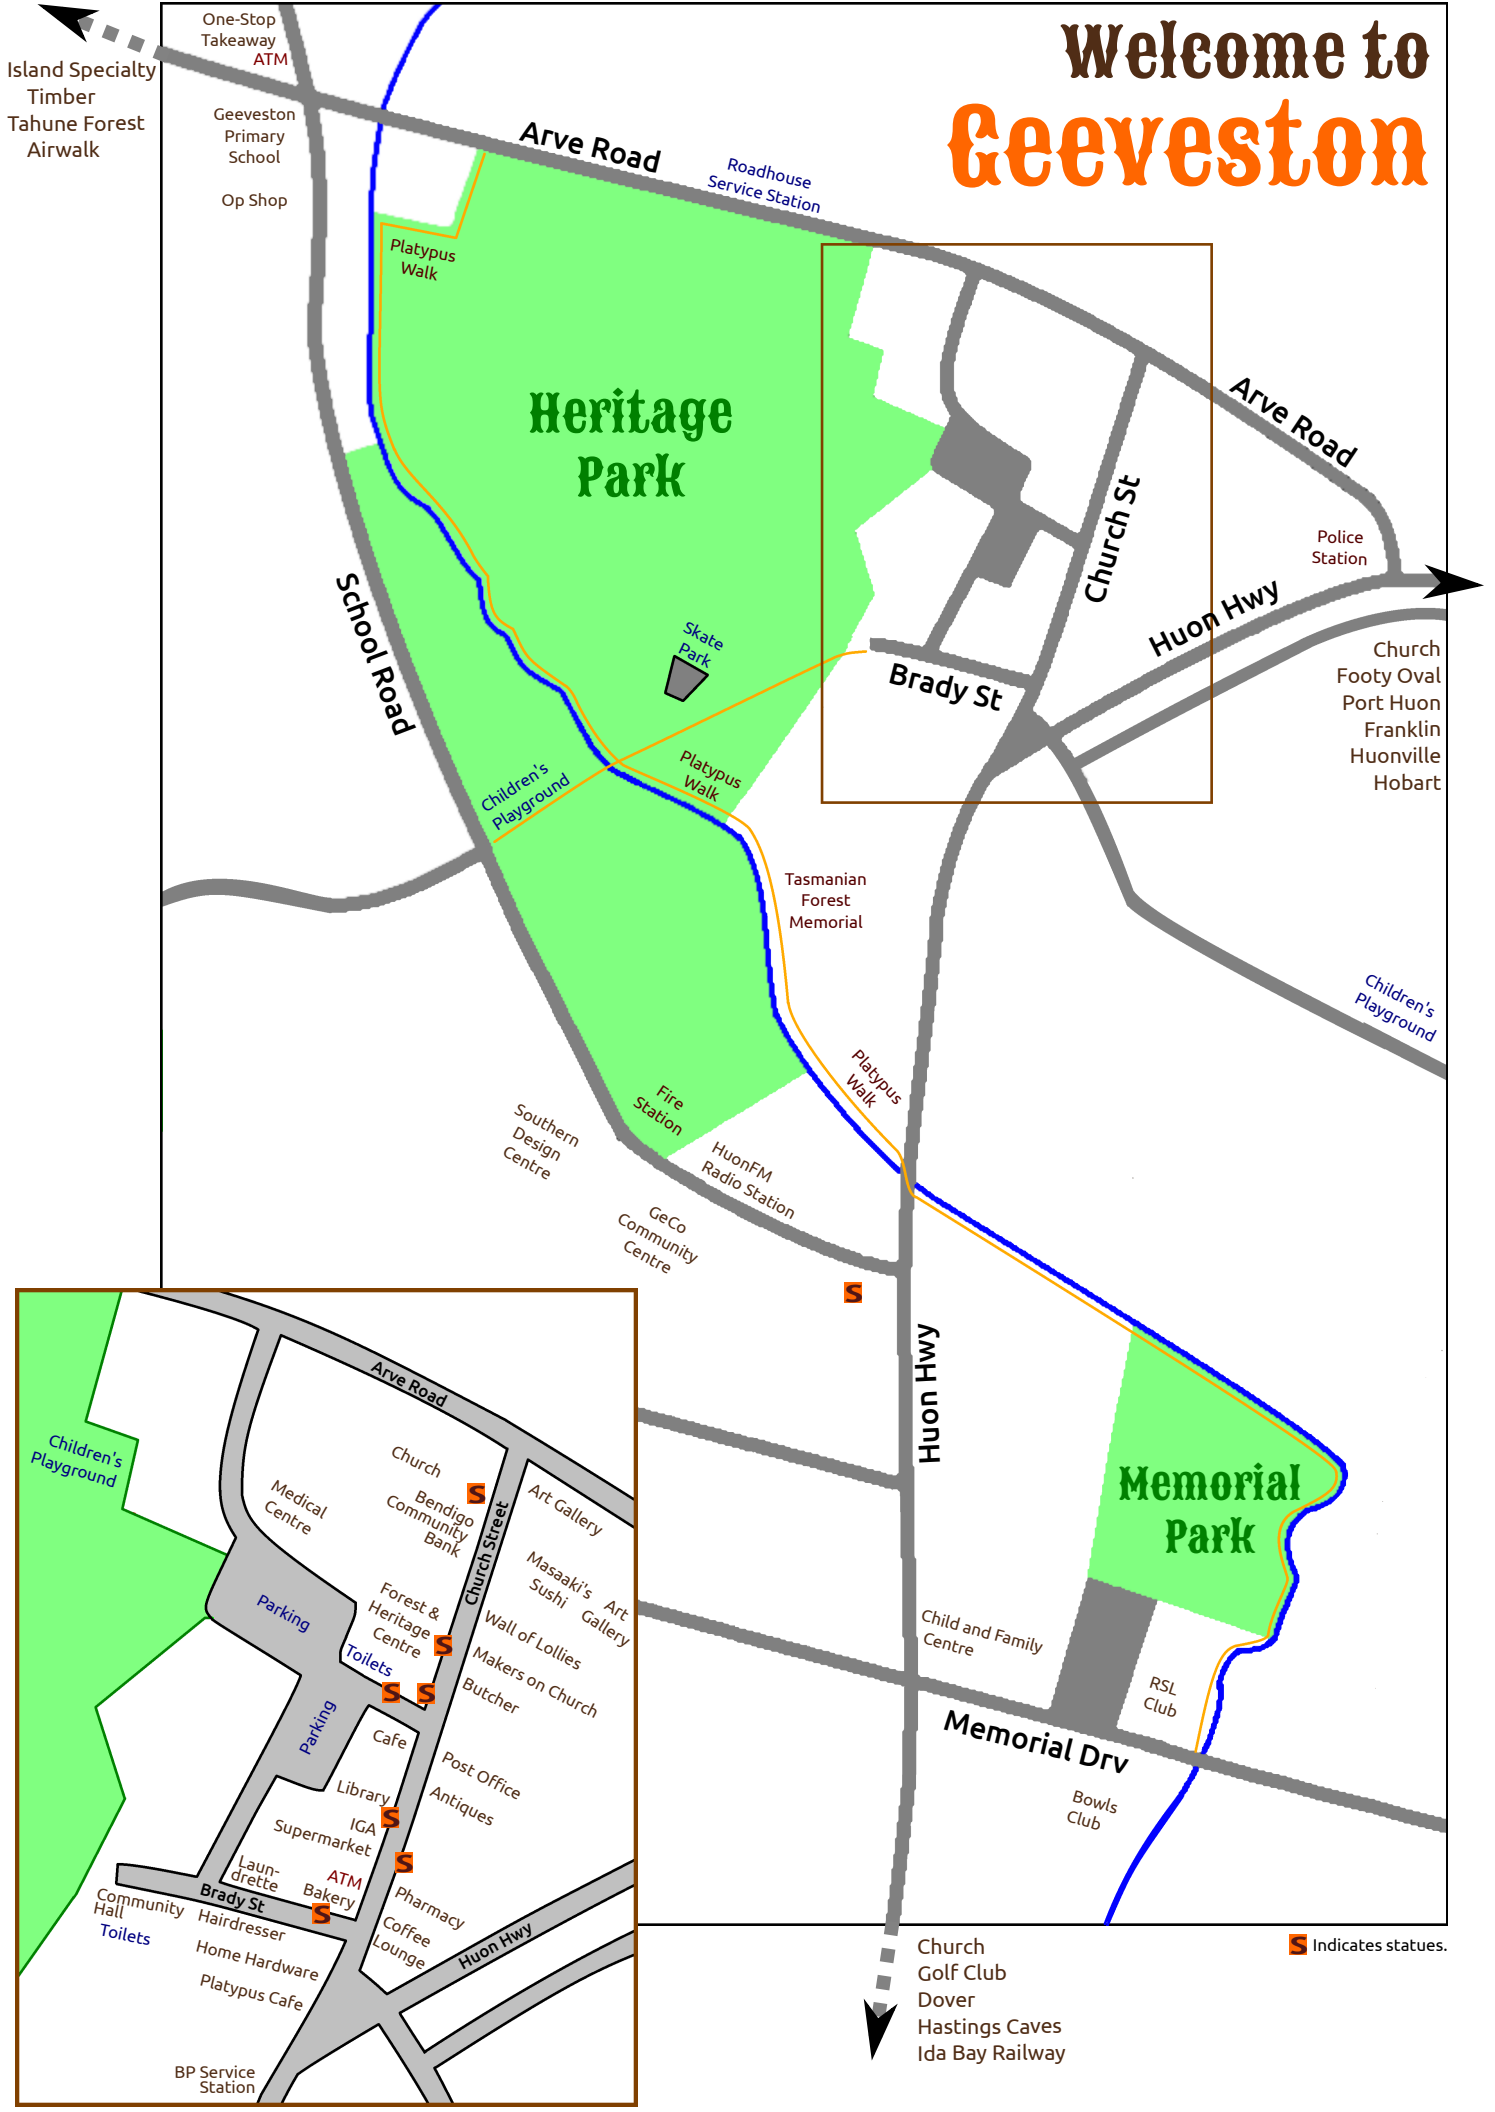

Welcome to Geeveston

Island Specialty
Timber
Tahune Forest
Airwalk

One-Stop
Takeaway
ATM
Geeveston
Primary
School
Op Shop

Roadhouse
Service Station

School Road

Heritage
Park

Platypus
Walk

Skate
Park

Church St

Huon Hwy

Arve Road

Police
Station

Church
Footy Oval
Port Huon
Franklin
Huonville
Hobart

Children's
Playground

Huon Hwy

Memorial
Park

Child and Family
Centre

RSL
Club

Memorial Drv

Bowls
Club

S Indicates statues.

Church
Golf Club
Dover
Hastings Caves
Ida Bay Railway